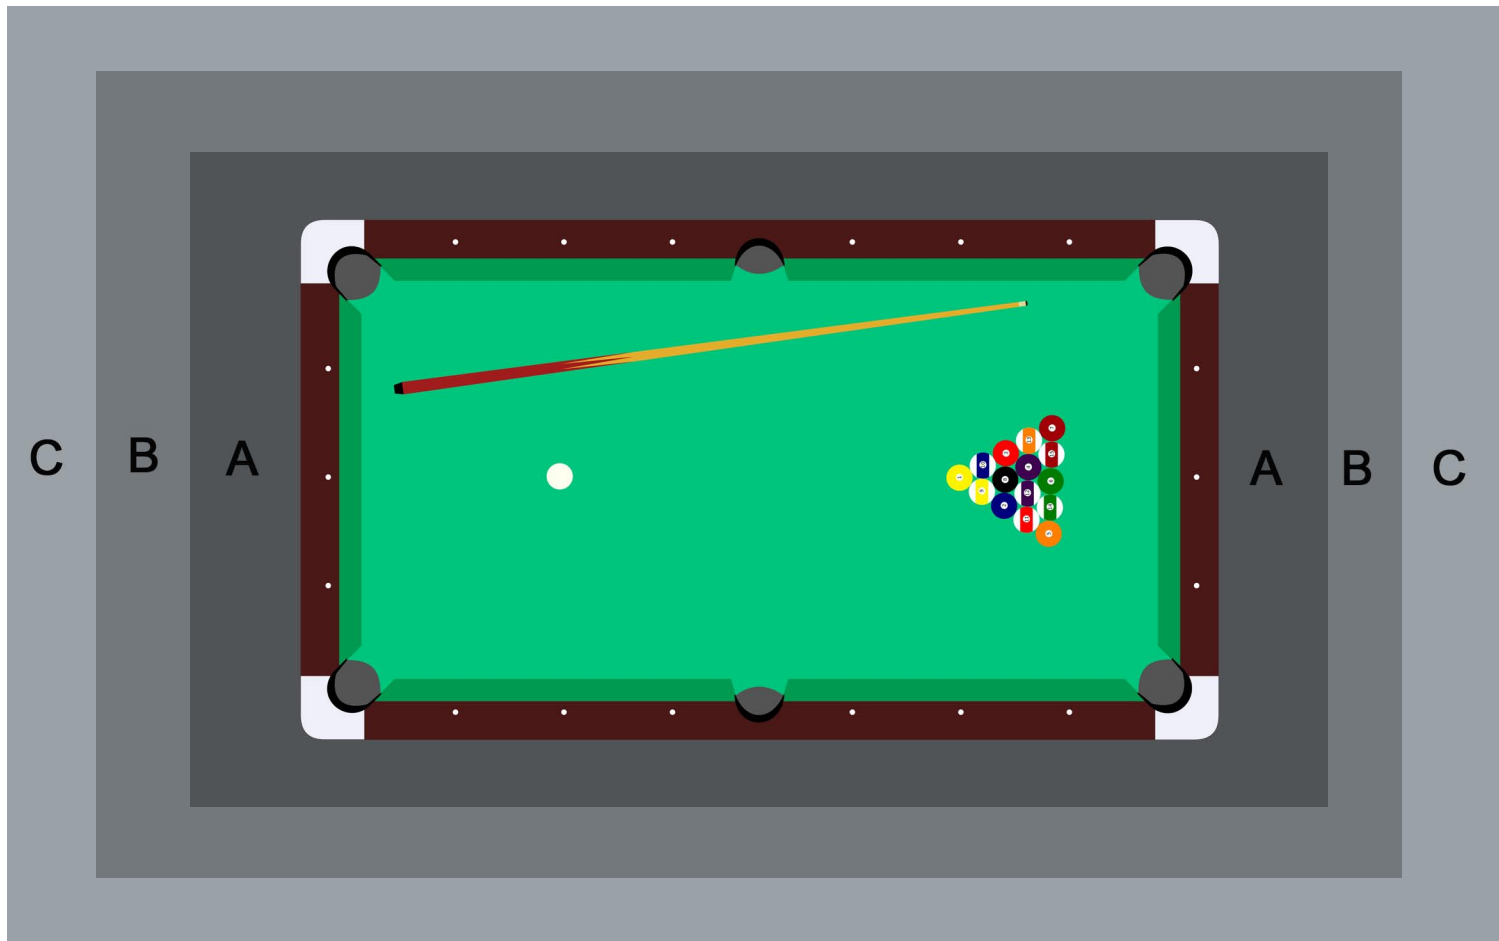

BILLIARD TABLE ROOM SIZING CHART

7' Table:
Playing Area: 38" x 76"
 A = 11' 6" x 14' 6"
 B = 12' x 15'
 C = 13' x 16'

8' Table:
Playing Area: 44" x 88"
 A = 12' x 15' 6"
 B = 12' 6" x 16'
 C = 13' 6" x 17'

8' Table (Oversize):
Playing Area: 46" x 92"
 A = 12' x 16'
 B = 12' 6" x 16' 6"
 C = 13' 6" x 17' 6"

9' Table (Oversize):
Playing Area: 50" x 100"
 A = 12' 6" x 16' 6"
 B = 13' x 17'
 C = 14' x 18'

16 Austin Drive Burlington VT 05401 (802) 860-POOL Email: info@poolworld.com
 Website: www.poolworld.com